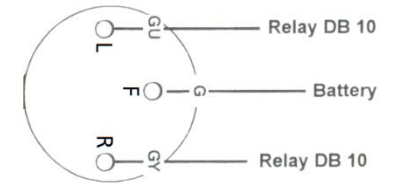

STOP/FLASHER RELAY

FLASHER SWITCH

FLASHER UNIT

Standard cable colour abbreviations used as follows:

| | | | |
|-----------|------------|-----------|---------------|
| B = black | N = brown | R = red | W = white |
| G = green | O = orange | S = slate | Y = yellow |
| K = pink | P = purple | U = blue | LG = lt green |