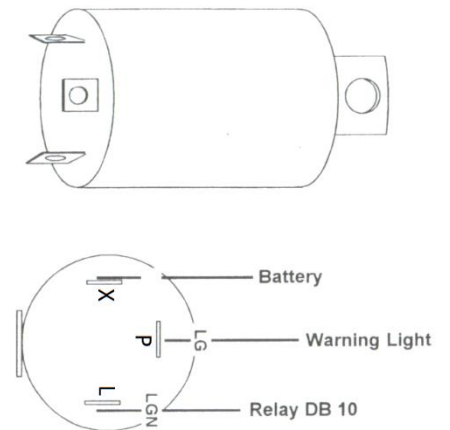

STOP/FLASHER RELAY

FLASHER SWITCH

FLASHER UNIT

Standard cable colour abbreviations used as follows:

| | | | |
|-----------|------------|-----------|---------------|
| B = black | N = brown | R = red | W = white |
| G = green | O = orange | S = slate | Y = yellow |
| K = pink | P = purple | U = blue | LG = lt green |